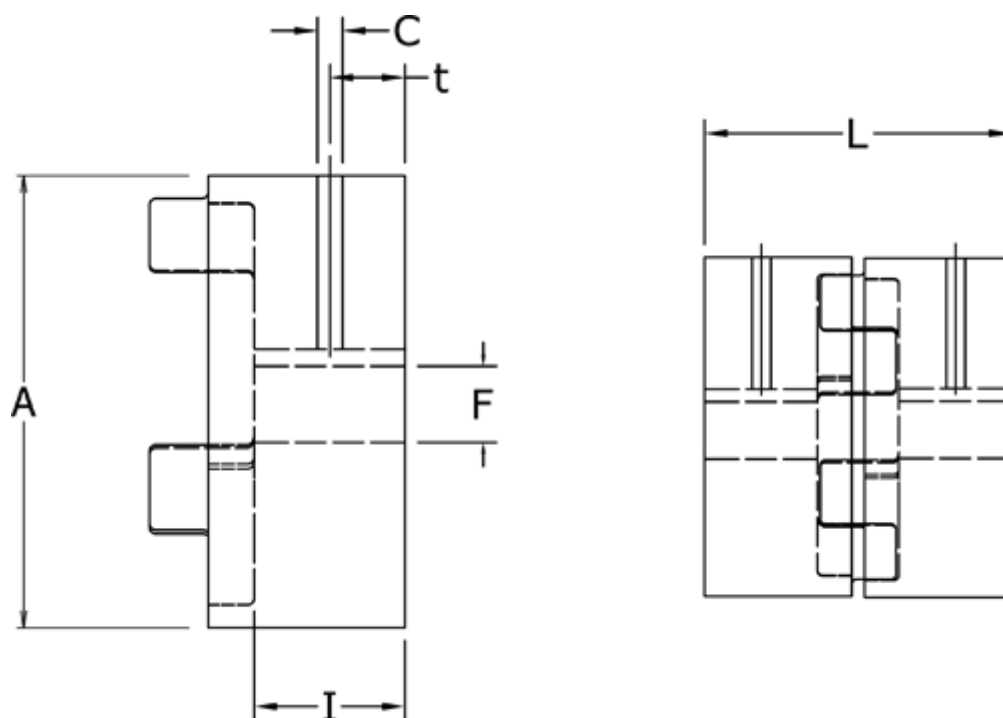

Article number: 3335024F024

Description: Coupling hub Klonex ES 24/28  
ALU Aluminium, Bore 24H7 mm w/keyway & setscrew

## Measures

A = 55  
C = M5  
F = 24  
I = 30  
L = 78  
t = 10.0